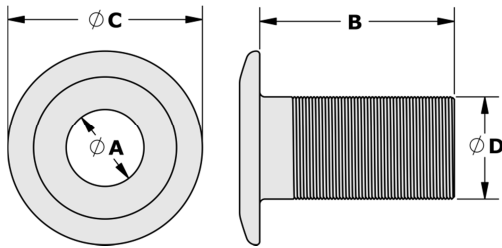

Tylaska's new line of Rope Bushings provide a durable, high quality, and low friction solution for passing lines and sheets through decks, bulkheads, and other surfaces. Just like Tylaska's popular line of low friction rings, Tylaska Rope Bushings are precision machined from 6061 aluminum and MIL-Spec type III hard coat anodized, maximizing durability and wear resistance. A large smooth radius at the mouth of the bushing allows for a tight bend radius in the rope passing through the bushing. Available in a single piece cut-to-length variation as well as a threaded two-piece assembly that screws together.