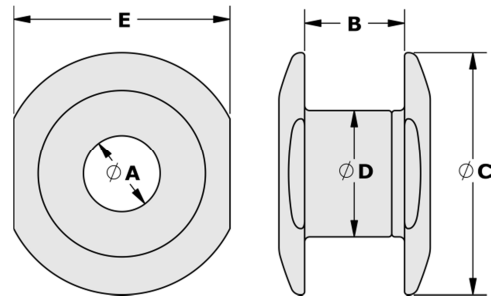

Single Piece Cut-to-Length Bushing

Two Piece Adjustable Thickness Bushing

Part No.	Description	Dimensions (in.)					Weight (oz)	MSRP (USD)
		A	B	C	D	E		
TY2808	RB8-S   Single-Piece	0.32	1.18	1.02	0.47	-	0.27	\$28.95
TY2810	RB10-S   Single-Piece	0.39	1.18	1.10	0.55	-	0.31	\$29.95
TY2812	RB12-S   Single-Piece	0.47	1.18	1.18	0.63	-	0.36	\$31.95
TY2814	RB14-S   Single-Piece	0.55	1.18	1.25	0.71	-	0.41	\$33.95
TY2810-12	RB10 10-12mm Deck   Two-Piece	0.39	0.39-0.47	1.25	0.63	1.10	0.39	\$53.95
TY2810-16	RB10 12-16mm Deck   Two-Piece	0.39	0.47-0.63	1.25	0.63	1.10	0.41	\$55.95
TY2810-22	RB10 16-22mm Deck   Two-Piece	0.39	0.63-0.87	1.25	0.63	1.10	0.45	\$57.95
TY2810-30	RB10 22-30mm Deck   Two-Piece	0.39	0.87-1.18	1.25	0.63	1.10	0.52	\$59.95
TY2810-50	RB10 30-50mm Deck   Two-Piece	0.39	1.18-1.97	1.25	0.63	1.10	0.60	\$61.95
TY2812-12	RB12 10-12mm Deck   Two-Piece	0.47	0.39-0.47	1.50	0.78	1.33	0.70	\$55.95
TY2812-16	RB12 12-16mm Deck   Two-Piece	0.47	0.47-0.63	1.50	0.78	1.33	0.73	\$57.95
TY2812-22	RB12 16-22mm Deck   Two-Piece	0.47	0.63-0.87	1.50	0.78	1.33	0.80	\$59.95
TY2812-30	RB12 22-30mm Deck   Two-Piece	0.47	0.87-1.18	1.50	0.78	1.33	0.91	\$61.95
TY2812-50	RB12 30-50mm Deck   Two-Piece	0.47	1.18-1.97	1.50	0.78	1.33	1.05	\$63.95
TY2816-12	RB16 10-12mm Deck   Two-Piece	0.63	0.39-0.47	1.86	0.94	1.73	1.19	\$60.95
TY2816-16	RB16 12-16mm Deck   Two-Piece	0.63	0.47-0.63	1.86	0.94	1.73	1.24	\$62.95
TY2816-22	RB16 16-22mm Deck   Two-Piece	0.63	0.63-0.87	1.86	0.94	1.73	1.32	\$64.95
TY2816-30	RB16 22-30mm Deck   Two-Piece	0.63	0.87-1.18	1.86	0.94	1.73	1.46	\$66.95
TY2816-50	RB16 30-50mm Deck   Two-Piece	0.32	1.18-1.97	1.02	0.47	-	0.27	\$28.95